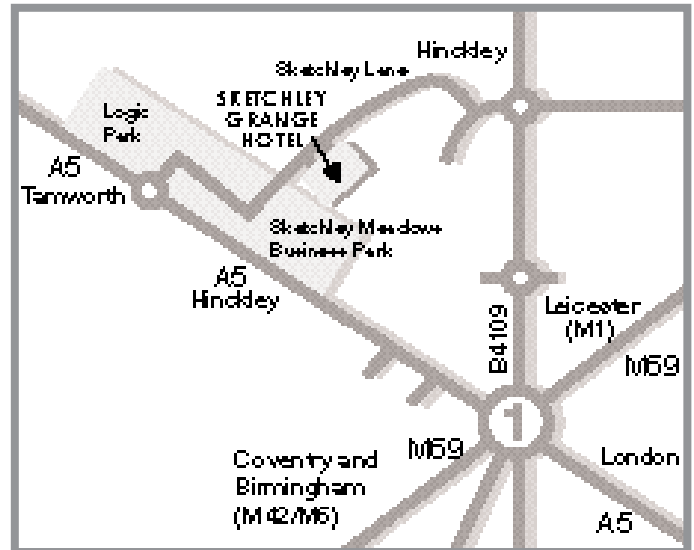

WHERE TO FIND US

DIRECTIONS

FROM THE SOUTH

M1 north to Rugby leave at junction 18 joining A5 North.

At Roundabout intersection with M69, take fourth exit signposted B4109 to Hinckley at second roundabout, turn left then right down Sketchley Lane, the hotel is 400 yards on the left hand side.

FROM THE NORTH

M1 south to Leicester, leave at junction 21 to join the M69 take the 2nd exit off the M69 – Junction 1, take the fourth exit off the roundabout – signposted B4109 to Hinckley. At second roundabout turn left, then right down Sketchley Lane the hotel is 400 yards on the left hand side.

Approximate travel times

BY ROAD

Leicester	15 minutes
Coventry	15 minutes
Birmingham	30 minutes

BY RAIL (Rugby Station, 15 minutes from the hotel)

London	52 minutes
Manchester	1 hour 58 minutes
Edinburgh	4 hours 45 minutes

BY AIR

Birmingham International Airport	30 minutes
East Midlands International Airport	30 minutes

BY HELICOPTER

Helipad location:	52° 31.472 North
	001° 22.641 West

Sketchley Lane · Burbage · Hinckley · Leicestershire LE10 3HU

www.sketchleygrange.co.uk

email: reservations@sketchleygrange.co.uk

01455 251133

follow us on